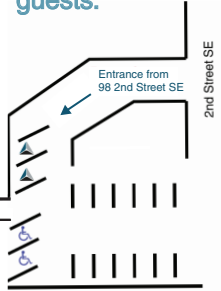

Directions to our Minneapolis Office

The first two spots driving down the ramp are reserved for Trust Point guests.

Conveniently located on the second floor of The Main Hall in the Riverplace Building in Northeast Minneapolis.

Trust Point validates parking at the Riverplace Parking Ramp, located at 98 2nd St SE, Minneapolis, MN 55414.

Minneapolis Office, Riverplace

43 Main St. SE, Suite 214 | Minneapolis, MN 55414

612-339-2343 | www.trustpointinc.com