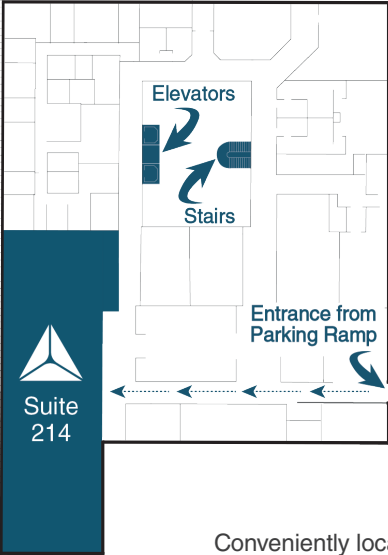

Directions to our Minneapolis Office

The first two spots driving down the ramp are reserved for Trust Point guests.

Conveniently located on the second floor of The Main Hall in the Riverplace Building in Northeast Minneapolis.

Trust Point validates parking at the Riverplace Parking Ramp, located at 98 2nd St SE, Minneapolis, MN 55414.

Minneapolis Office, Riverplace

43 Main St. SE, Suite 214 | Minneapolis, MN 55414

612-339-2343 | www.trustpointinc.com