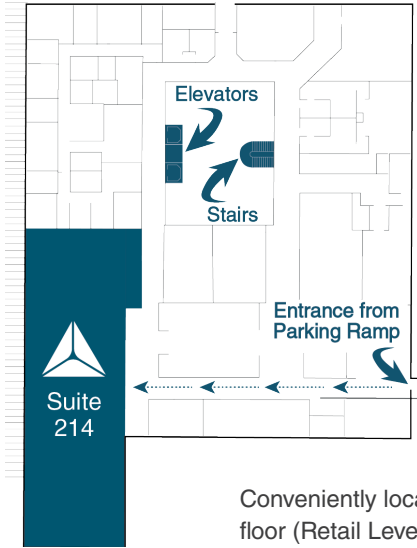

# Directions to Minneapolis Office

Conveniently located on the second floor (Retail Level A) of the Riverplace Building in Northeast Minneapolis.

Trust Point validates parking at the River Place Municipal Parking Ramp, located on the corner of 2<sup>nd</sup> Street & Bank Street.